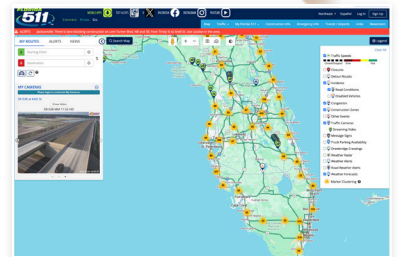

FL511.COM

Visit FL511.com

- » Statewide interactive roadmap with traffic speeds, incidents, congestion, construction, closures, and weather events
- » Turn-by-turn directions with alternate routes and travel times
- » Truck parking
- » NOAA current weather conditions and forecasts
- » Real-time traffic camera views
- » Dynamic Message Signs (DMS) locations and current messages
- » Drawbridge crossings

bit.ly/379aNBp

Subscribe to our YouTube channel

- » Informational videos

FL511 Mobile App – Connect. Know. Go.

FL511.com

Additional Features

- » Traffic speeds
- » Closures
- » Detour routes
- » Incidents
 - » Disabled vehicles
 - » Road conditions
- » Congestion
- » Construction zones
- » Other events
- » Drawbridge crossings
- » Traffic Cameras
- » Message signs
- » Truck parking availability
- » Weather radar
- » Weather alerts
- » Road weather alerts
- » Weather forecasts