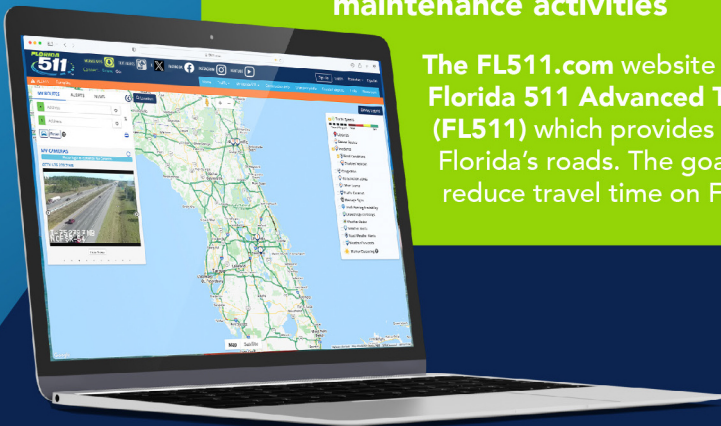

READY FOR SOME TRAVEL FUN IN THE SUNSHINE STATE?

Before heading on the road,
be sure to Connect, Know
and Go with FL511, Florida's
official source for real-time
traffic info!

Log onto **FL511.com** and enjoy these benefits:

- Allows drivers to make **better choices** about travel plans on Florida's roads.
- Helps keep traffic moving **safely and efficiently**.
- Covers all **interstates, toll roads, and several state and U.S. routes in Florida**.
- Provides information on **congestion, crashes, construction, lane closures, severe weather, and maintenance activities**

The **FL511.com** website is a component of the **Florida 511 Advanced Traveler Information System (FL511)** which provides traffic information 24/7 on Florida's roads. The goal is to increase safety and reduce travel time on Florida's roads and highways.