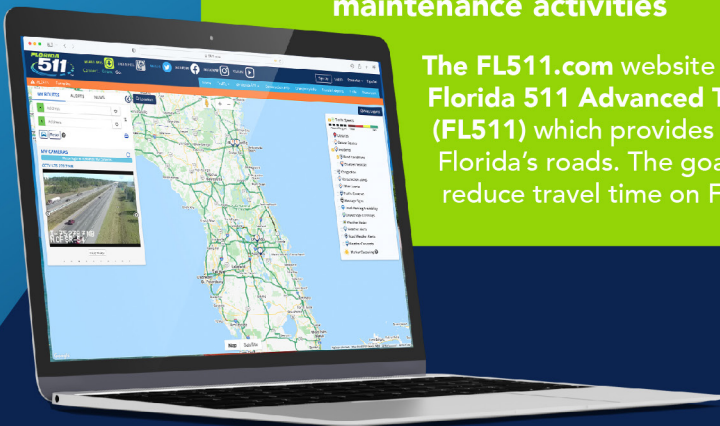

READY FOR SOME TRAVEL FUN IN THE SUNSHINE STATE?

Before heading on the road,
be sure to Connect, Know
and Go with FL511, Florida's
official source for real-time
traffic info!

Log onto **FL511.com** and enjoy these benefits:

- Allows drivers to make **better choices** about travel plans on Florida's roads.
- Helps keep traffic moving **safely and efficiently**.
- Covers all **interstates, toll roads, and several state and U.S. routes in Florida**.
- Provides information on **congestion, crashes, construction, lane closures, severe weather, and maintenance activities**

The **FL511.com** website is a component of the **Florida 511 Advanced Traveler Information System (FL511)** which provides traffic information 24/7 on Florida's roads. The goal is to increase safety and reduce travel time on Florida's roads and highways.