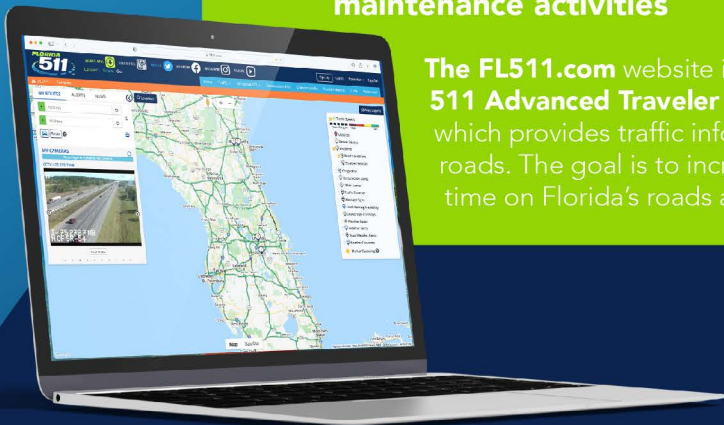

READY FOR SOME TRAVEL FUN IN THE SUNSHINE STATE?

Before heading on the road,
be sure to Connect, Know
and Go with FL511, Florida's
official source for real-time
traffic info!

Log onto **FL511.com** and enjoy these benefits:

- Allows drivers to make **better choices** about travel plans on Florida's roads.
- Helps keep traffic moving **safely** and **efficiently**.
- Covers all **interstates, toll roads, and several state and U.S. routes in Florida**.
- Provides information on **congestion, crashes, construction, lane closures, severe weather, and maintenance activities**

The **FL511.com** website is a component of the **Florida 511 Advanced Traveler Information System (FL511)** which provides traffic information 24/7 on Florida's roads. The goal is to increase safety and reduce travel time on Florida's roads and highways.