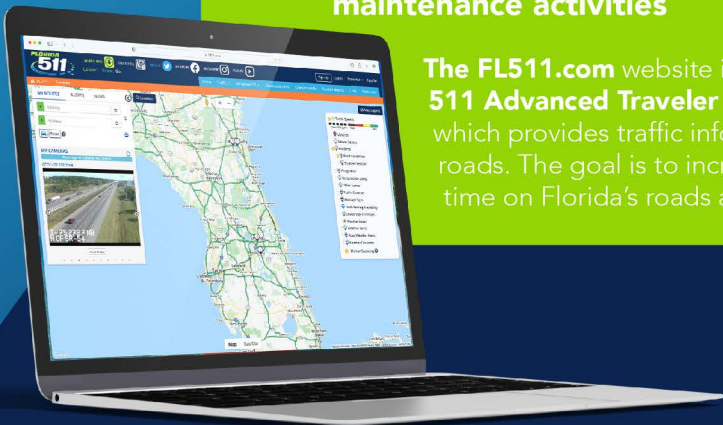

READY FOR SOME TRAVEL FUN IN THE SUNSHINE STATE?

Before heading on the road, be sure to Connect, Know and Go with FL511, Florida's official source for real-time traffic info!

Log onto **FL511.com** and enjoy these benefits:

- Allows drivers to make **better choices** about travel plans on Florida's roads.
- Helps keep traffic moving **safely** and **efficiently**.
- Covers all **interstates, toll roads, and several state** and **U.S. routes in Florida**.
- Provides information on **congestion, crashes, construction, lane closures, severe weather, and maintenance activities**

The **FL511.com** website is a component of the **Florida 511 Advanced Traveler Information System (FL511)** which provides traffic information 24/7 on Florida's roads. The goal is to increase safety and reduce travel time on Florida's roads and highways.